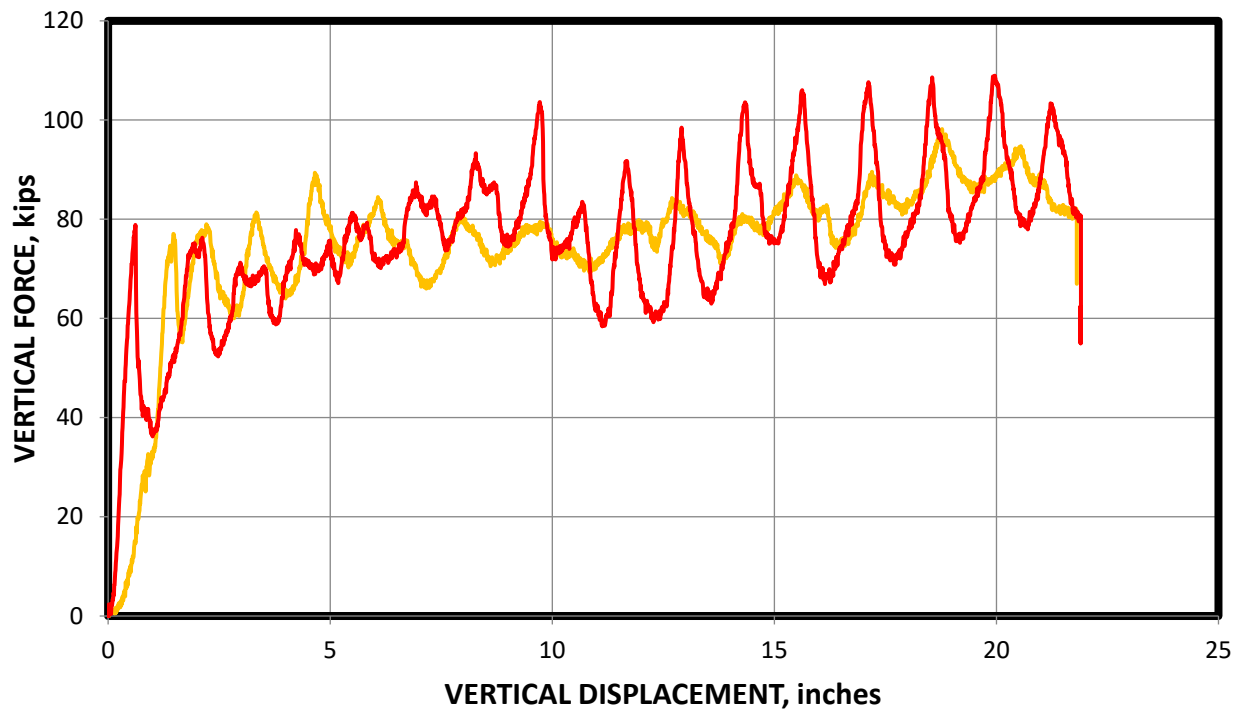

NIOSH RESEARCH LABORATORY

BURRELL - 9 INCH DIAMETER CANS - 3/25/2011

— Test D - 9.25 inch diameter - 4 inch thick header - 88.9 inches tall - 1.5:1 VD:HD

Contact Burrell Mining for a quote on 9" Diameter Turbo Props®