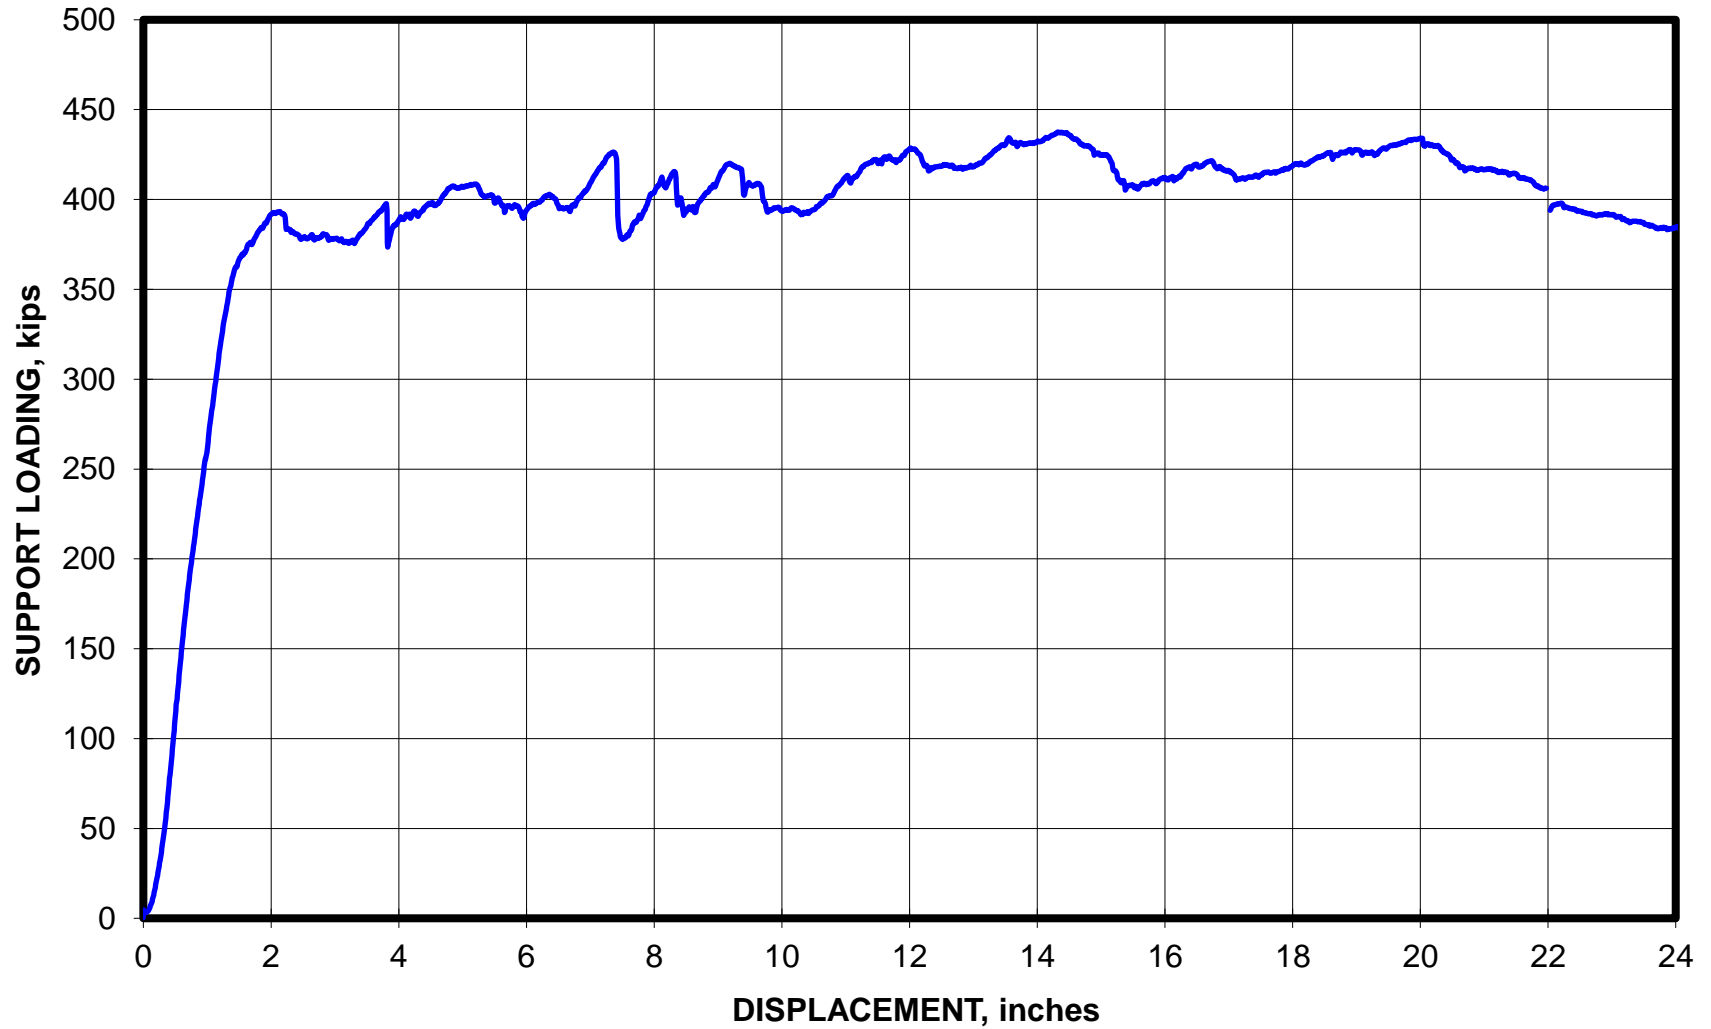

**BURRELL MINING PRODUCTS -- 36" THE CAN SUPPORTS
NIOSH SAFETY STRUCTURES TESTING LABORATORY**

Contact Burrell Mining for a quote on 30" Diameter CANS®