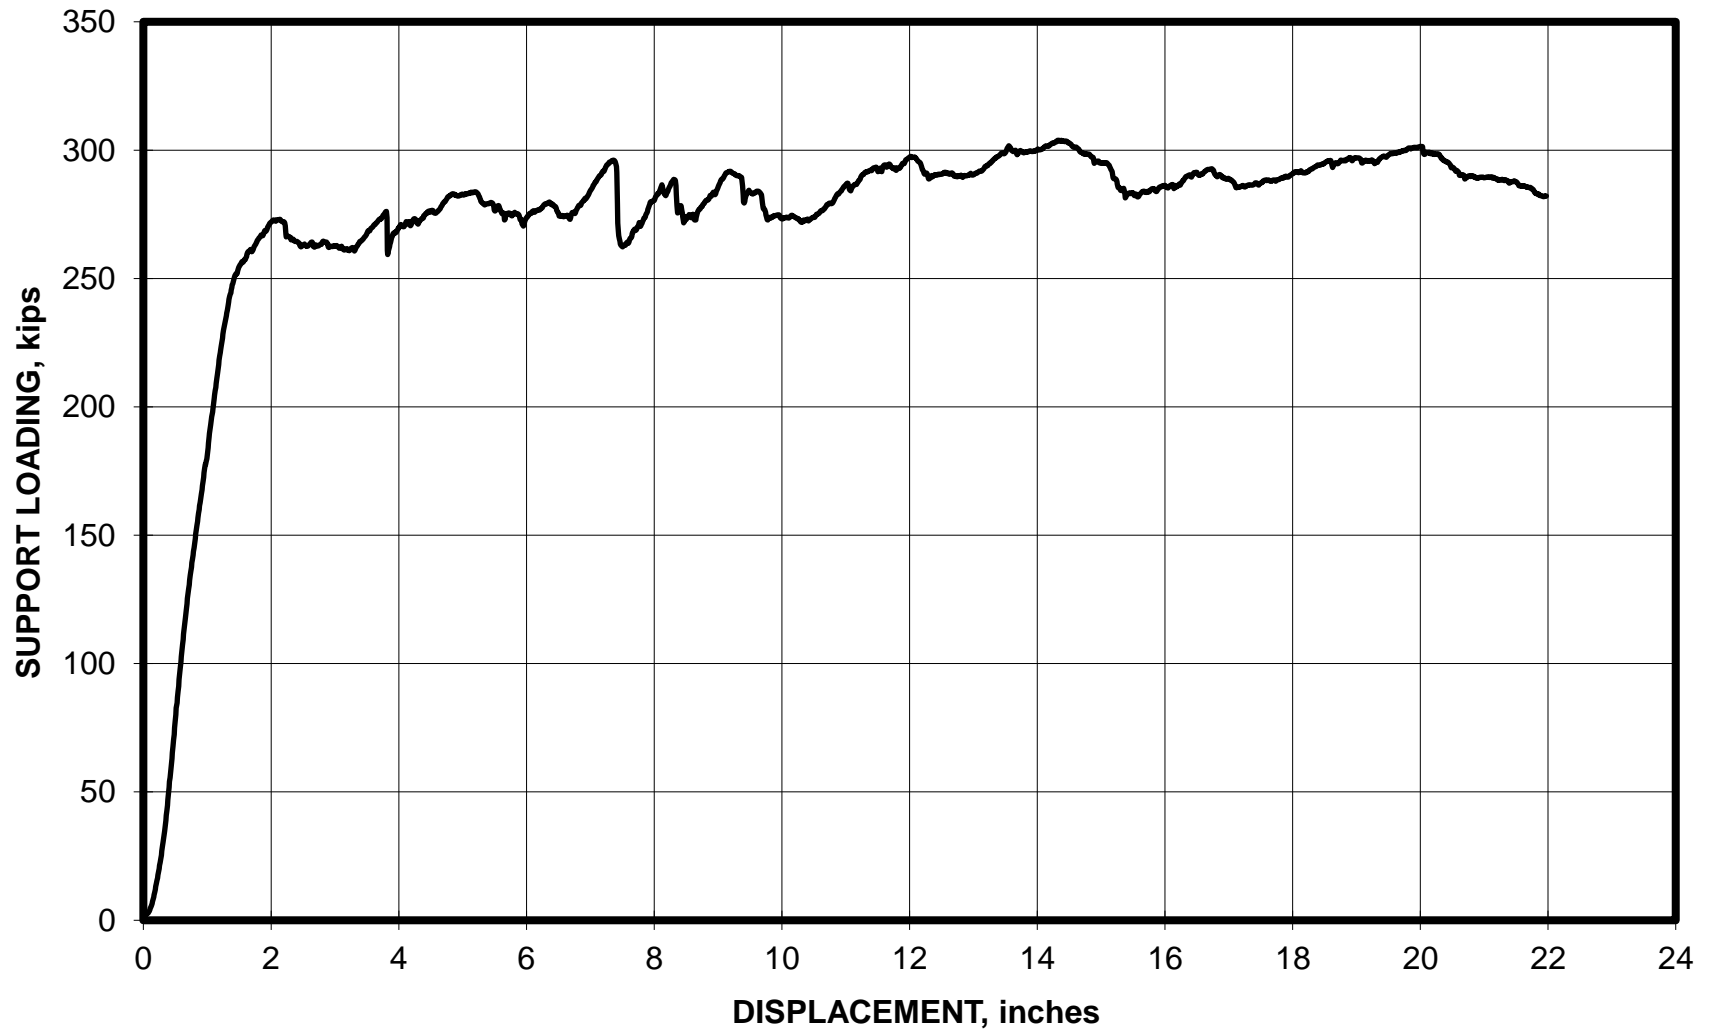

**BURRELL MINING PRODUCTS -- 30" THE CAN SUPPORTS  
NIOSH SAFETY STRUCTURES TESTING LABORATORY**

Contact Burrell Mining for a quote on 30" Diameter CANS®